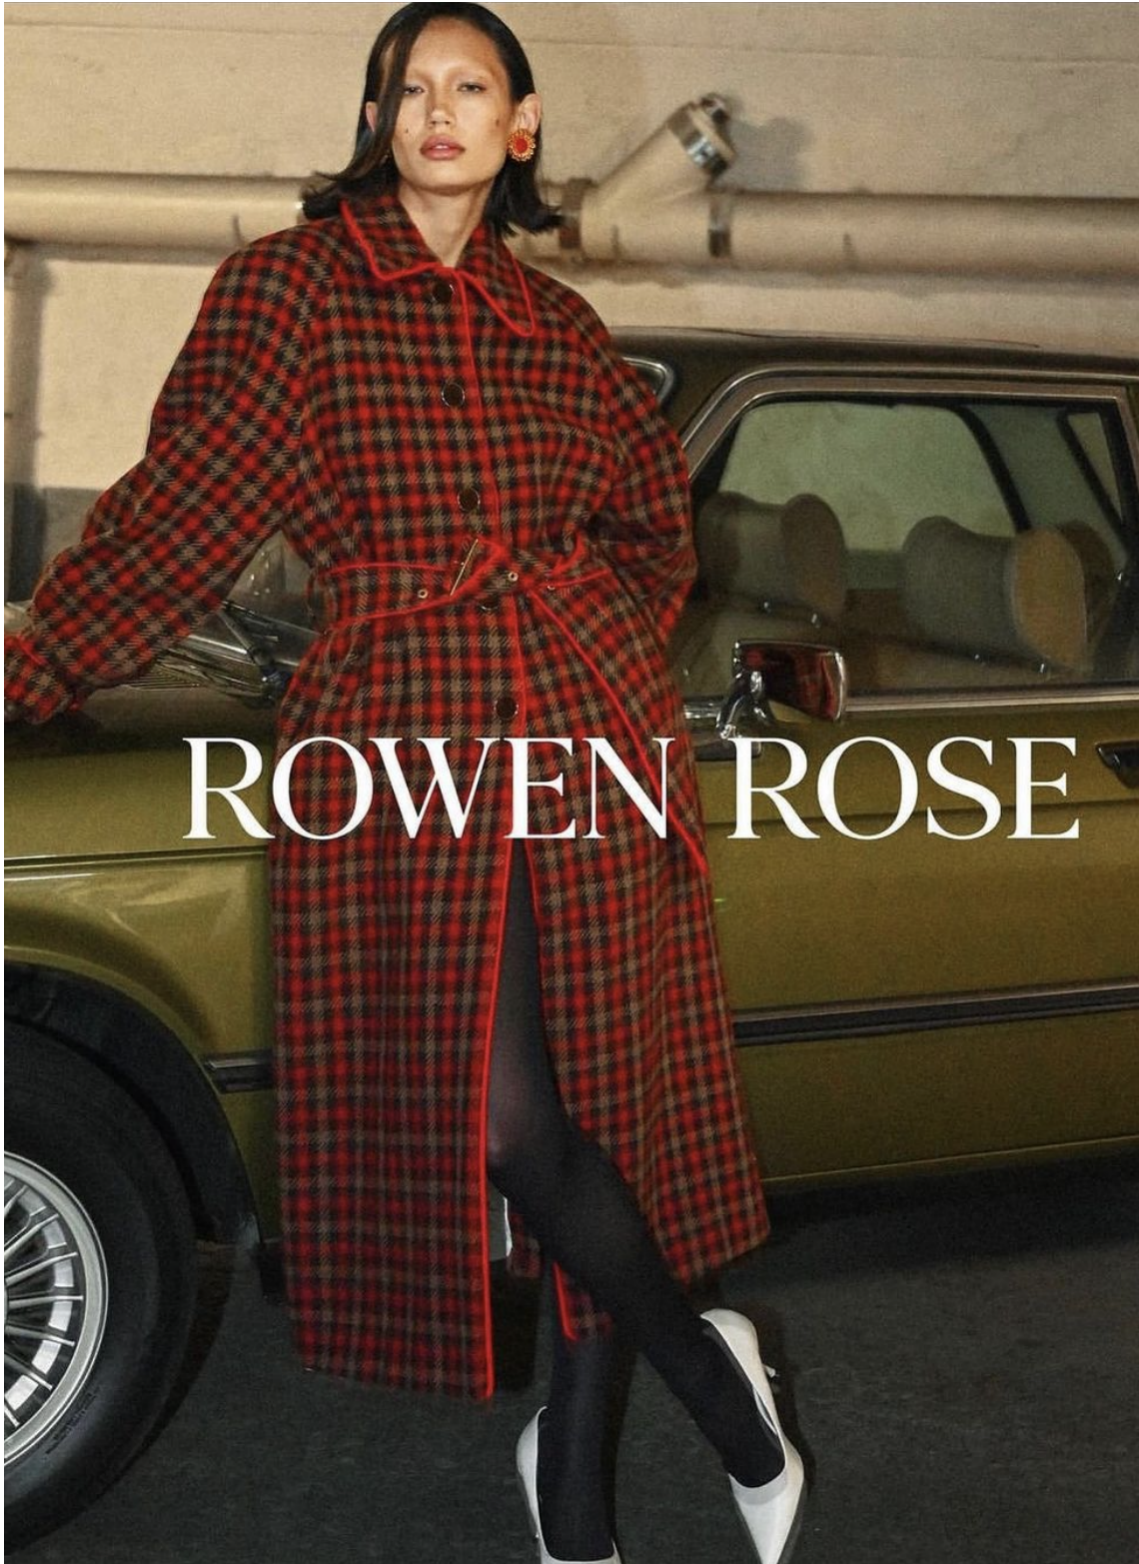

NATA HOLIAN

height 5'9" · bust 32.5" · cup B · waist 23" · hips 35.5" · dress 36 EU/6 US/8 UK
shoes size 39 EU/8 US/6 UK · hair brown · eyes green