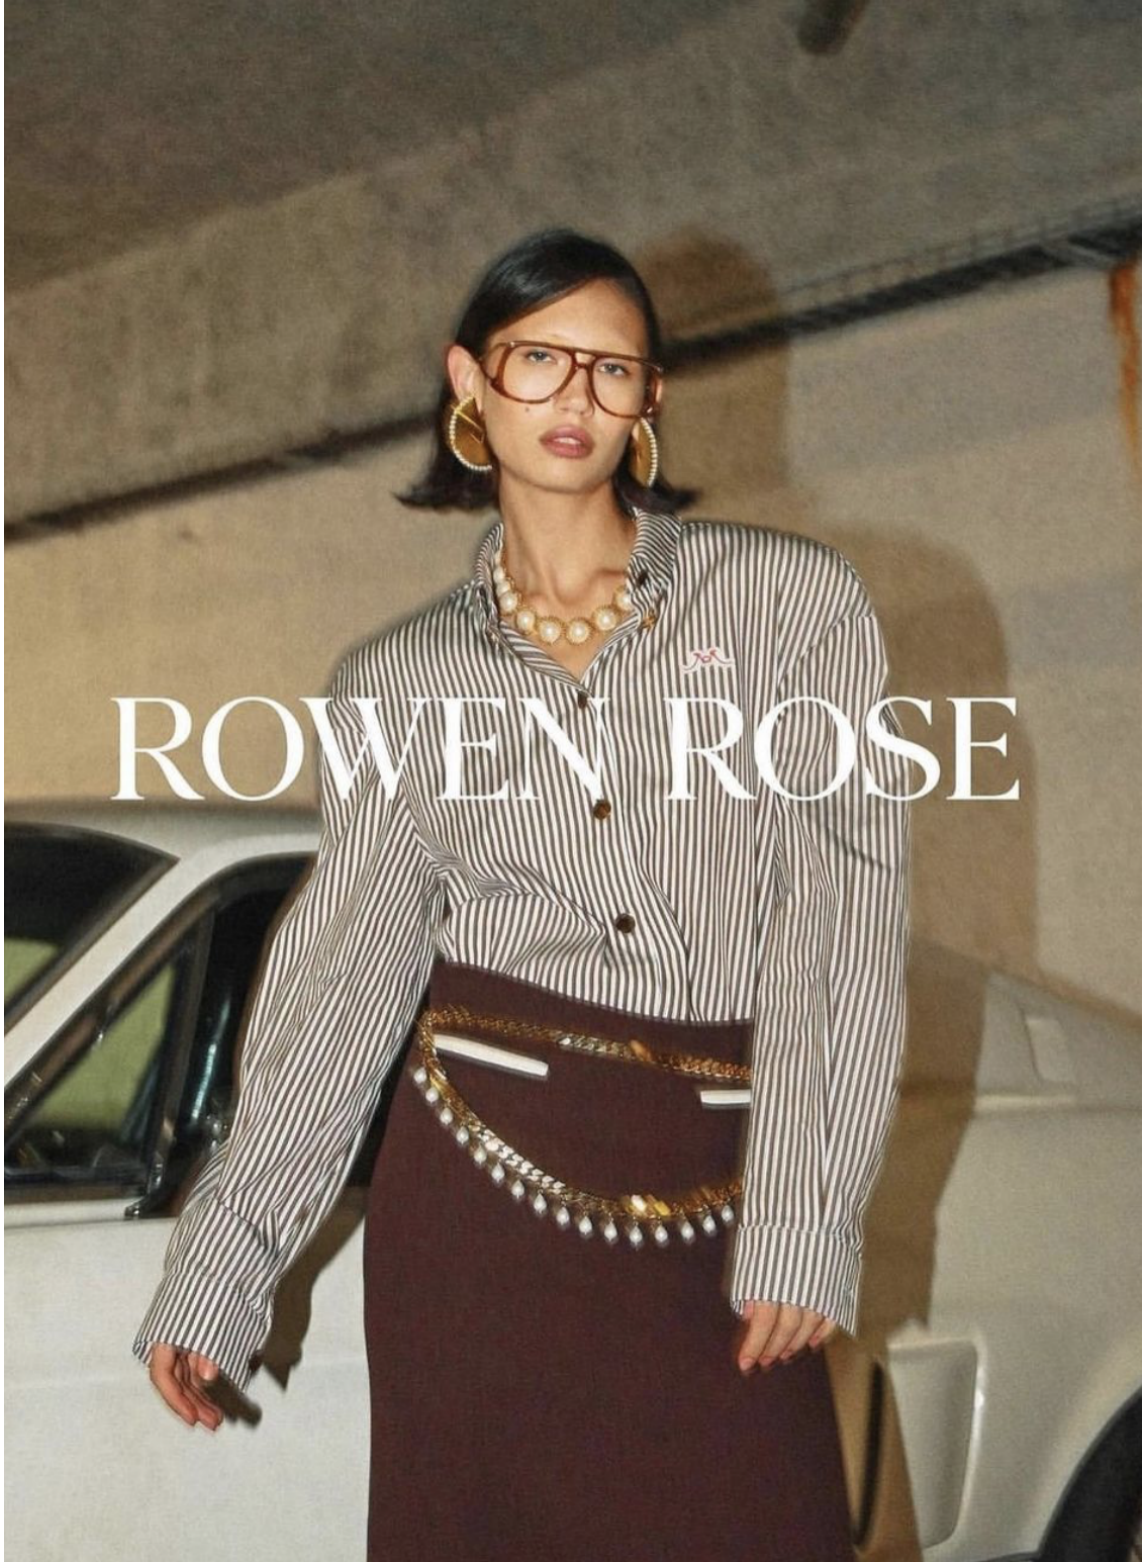

NATA HOLIAN

height 5'9" · bust 32.5" · cup B · waist 23" · hips 35.5" · dress 36 EU/6 US/8 UK
shoes size 39 EU/8 US/6 UK · hair brown · eyes green