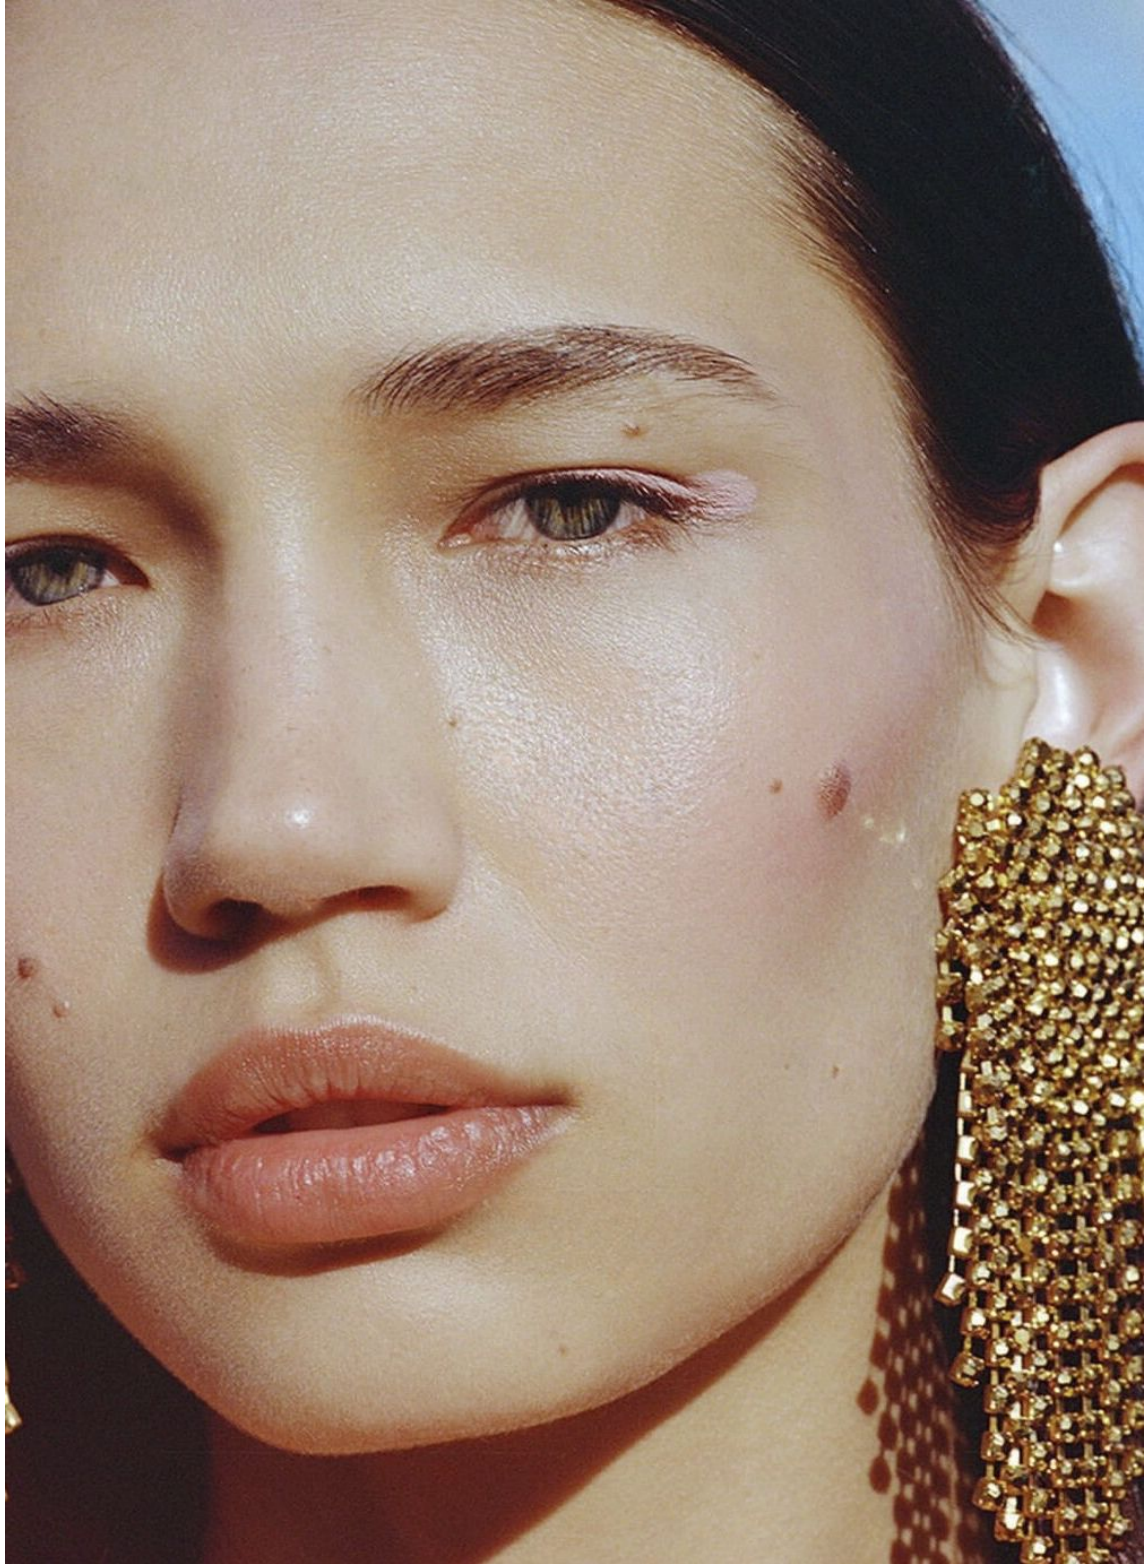

NATA HOLIAN

height 5'9" · bust 32.5" · cup B · waist 23" · hips 35.5" · dress 36 EU/6 US/8 UK
shoes size 39 EU/8 US/6 UK · hair brown · eyes green