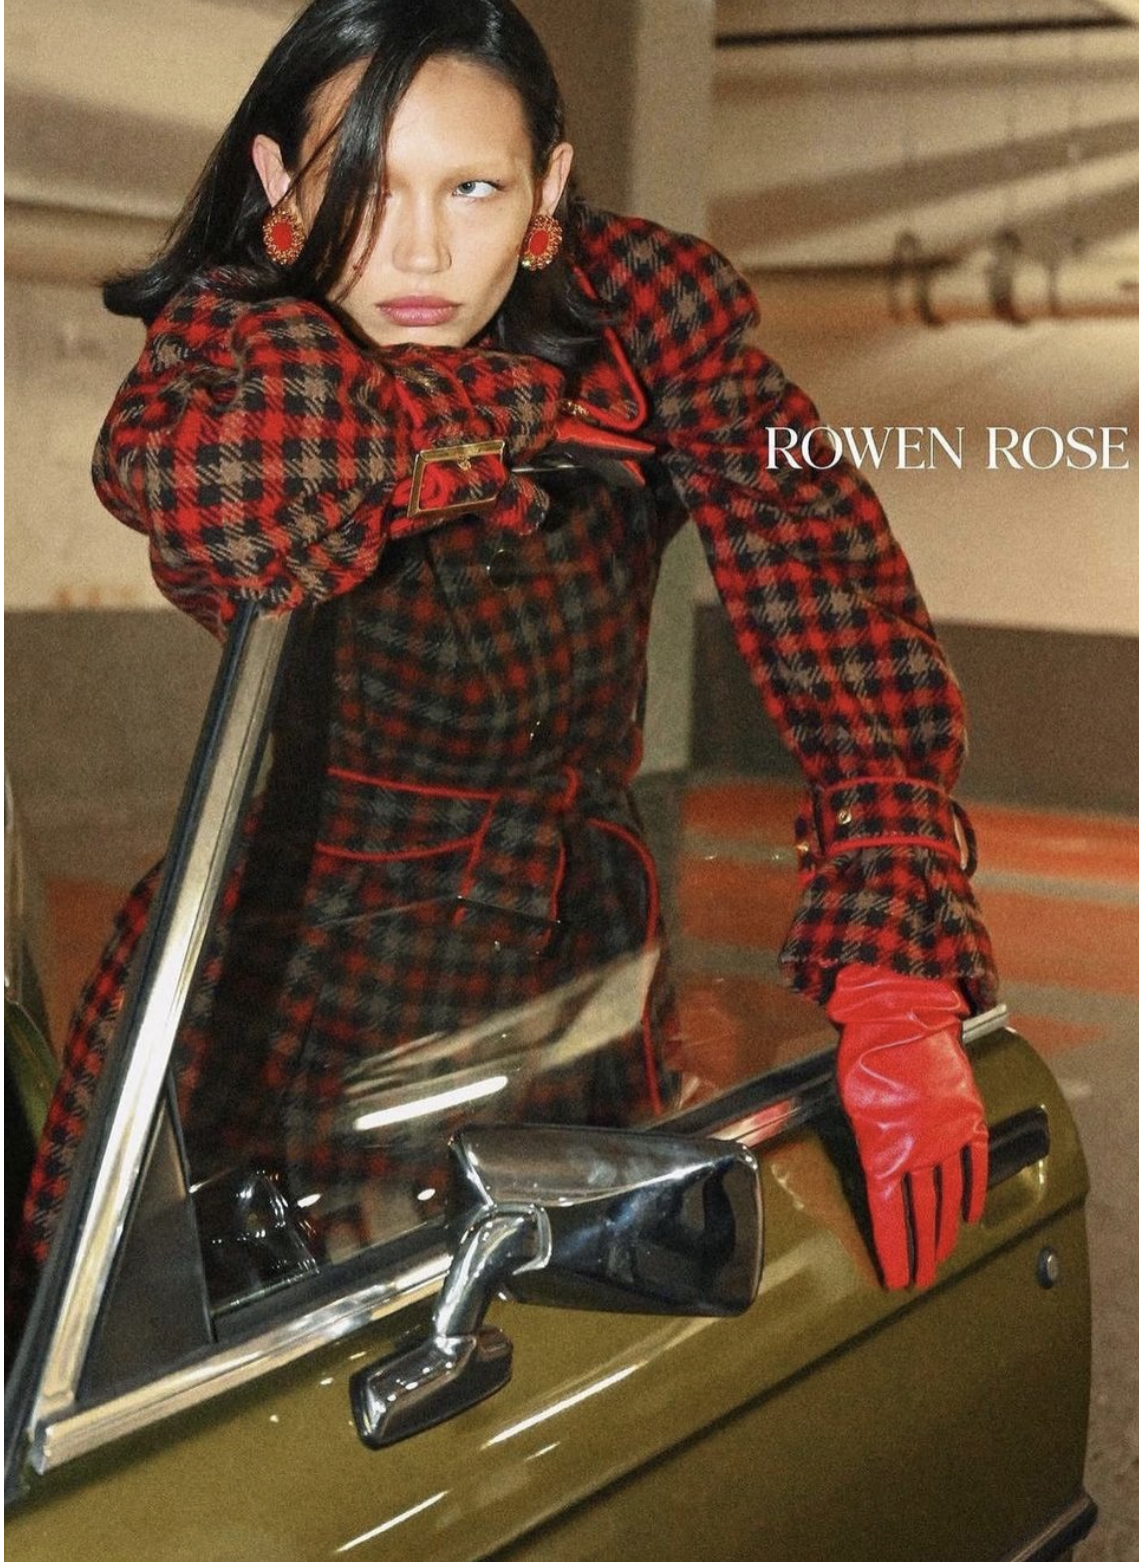

NATA HOLIAN

height 5'9" · bust 32.5" · cup B · waist 23" · hips 35.5" · dress 36 EU/6 US/8 UK
shoes size 39 EU/8 US/6 UK · hair brown · eyes green